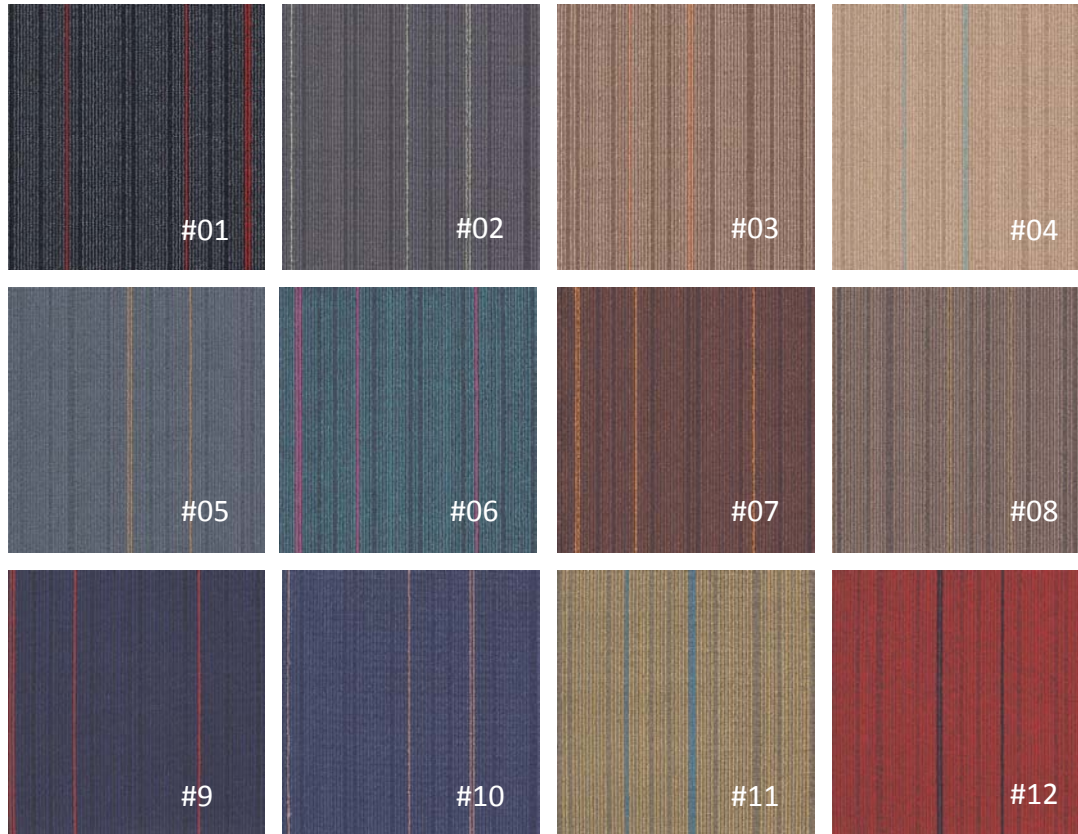

Plazzo

Plazzo #01
Monolithic

VOXFLOOR

Colors

The colors are for reference only.

Technical Specifications

Style Name	Plazzo
Construction	Multi-Level Loop
Fiber	100% PP
Gauge	1/12"
Stitches	10 per inch
Pile Weight	20OZ/yd ²
Average Pile Height	4 mm±0.5 mm
Backing	PVC with fiberglass
Tile Size	50cm*50cm
Traffic Classification	Class II, Heavy Comemercial
Anti-microbial	Ultra-Fresh(Available)

Your color story

VOXFLO[®]
www.voxflor.com
 400 021 0790